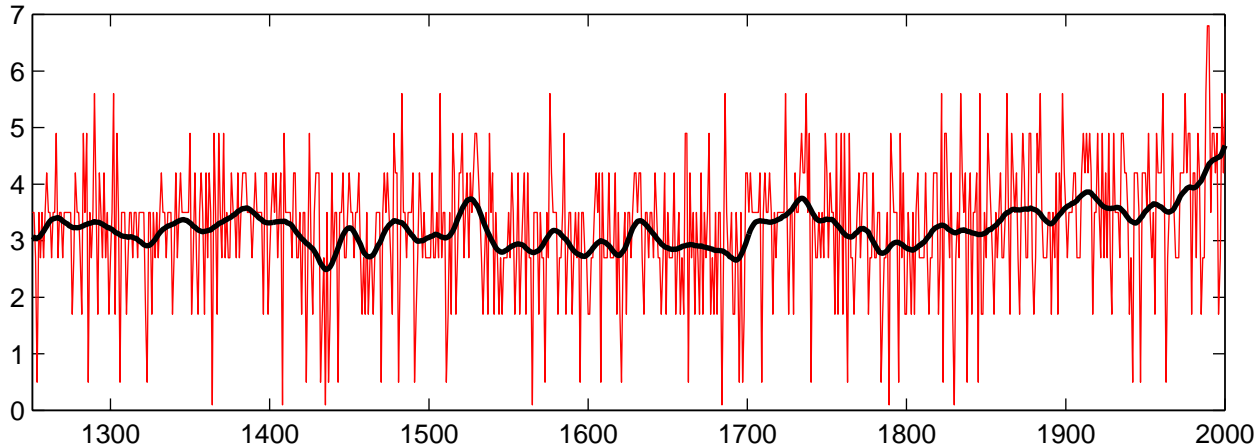

Dutch Winter Temperatures showing 25-year smoothing

Dutch Summer Temperatures showing 25-year smoothing