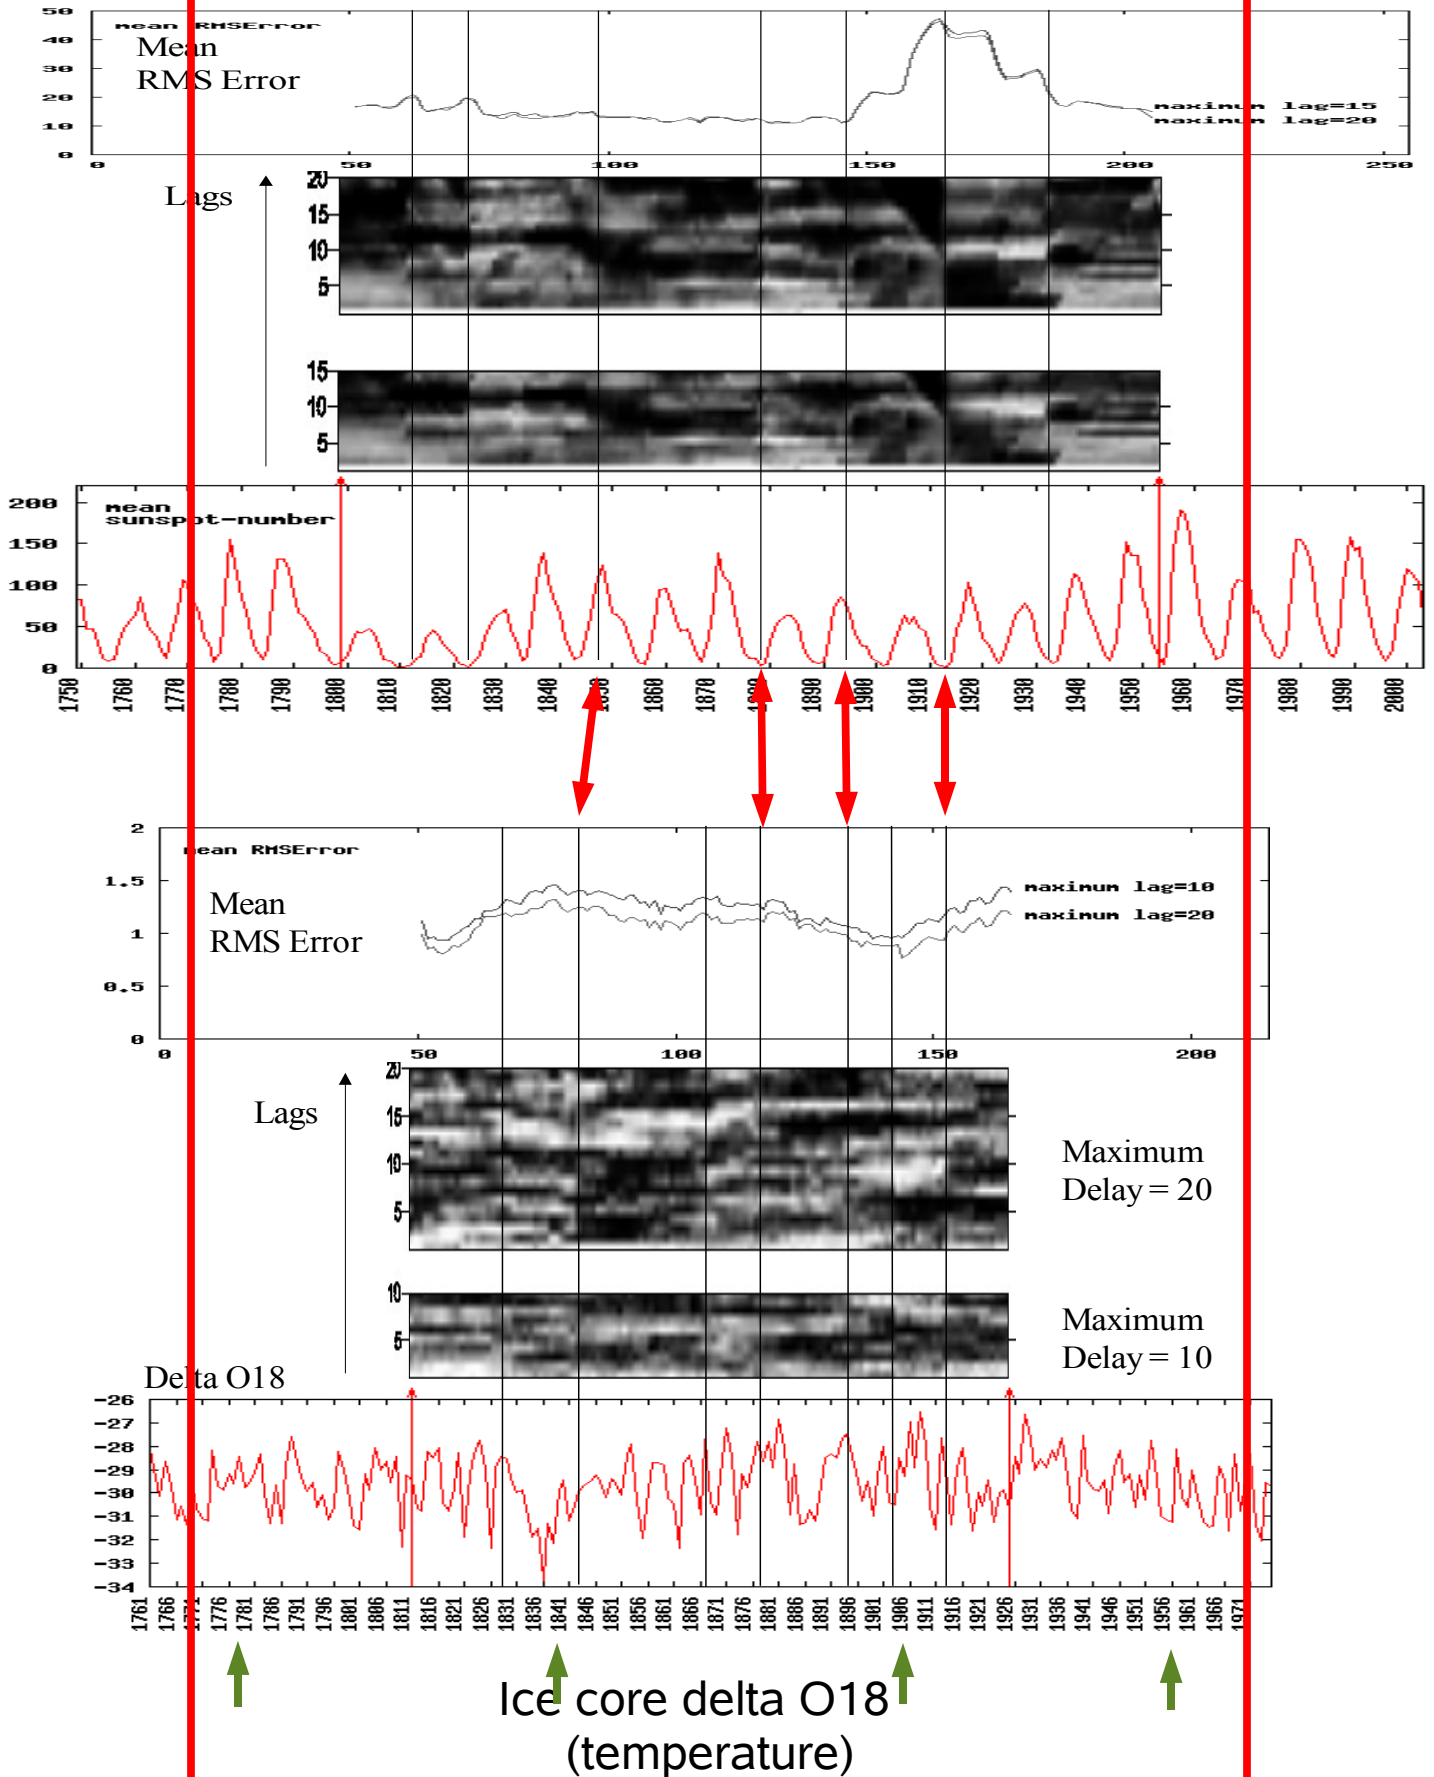

Sunspot data

Ice core delta O18 (temperature)